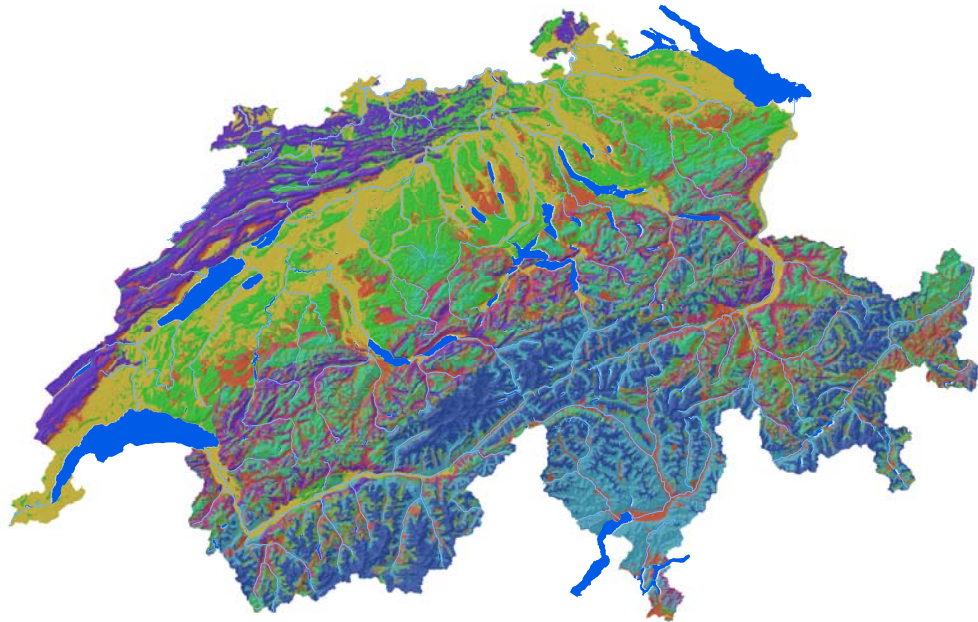

LEVEL I: 10 groups

LEVEL II: 25 groups

Swiss Environmental Domains

LEVEL III: 50 groups

LEVEL IV: 100 groups

Random Colors